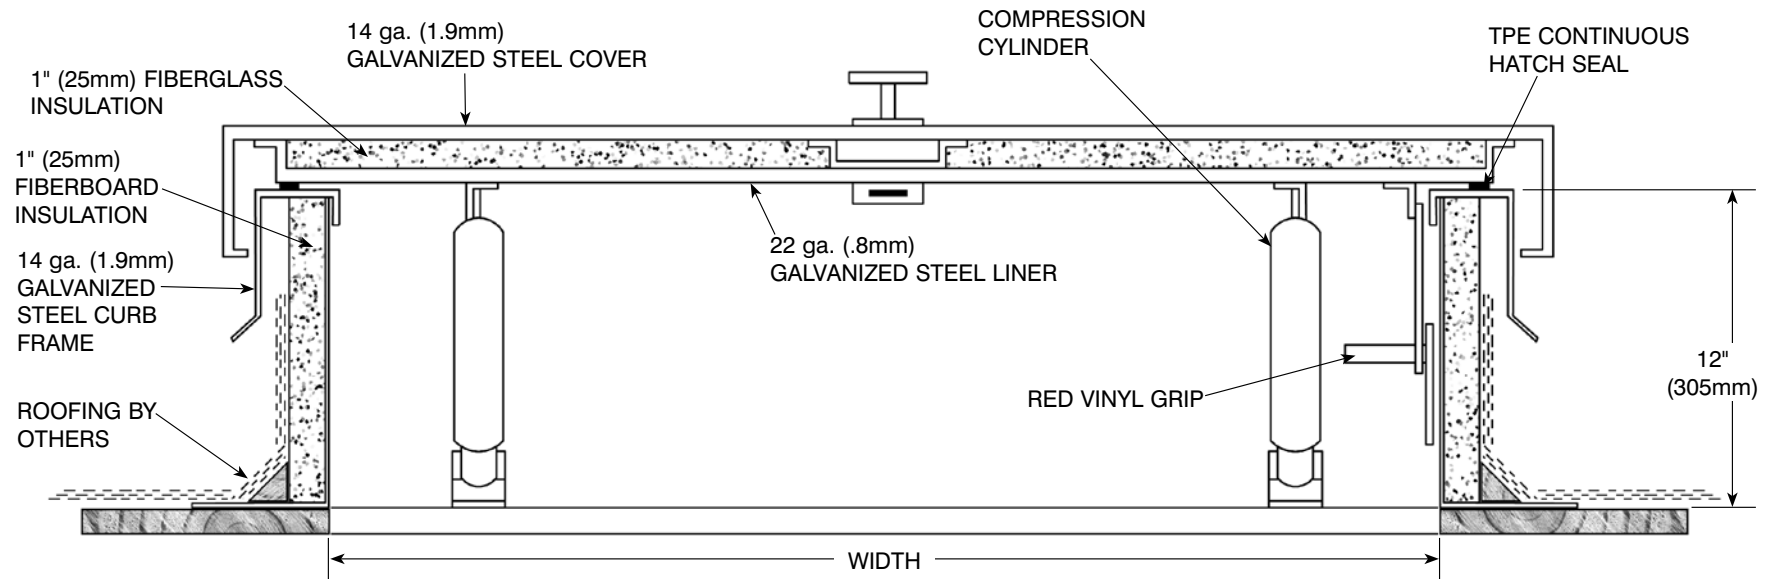

### MODEL RHG SERIES

The Model RHG Series roof hatches provide for normal ladder, step ladder and stair access to roof from interior of the building. Manufactured from galvanized steel with weather resistant gasketing, these units feature long life, low maintenance and ease of operation. J.L. offers fully welded, mitered corners and box type door design. Units install easily over roof opening and are secured from base flange to roof deck.

### DIMENSIONS IN INCHES

QTY	MODEL	CURB OPENING		SHIPPING WEIGHT
		Width	Length	
	RHG-1	2' 6"	3' 0"	150
	RHG-2	4' 6"	2' 6"	210
	RHG-3	8' 0"	2' 6"	315
	RHG-4	3' 0"	3' 0"	185
	RHG-5	4' 0"	4' 0"	260